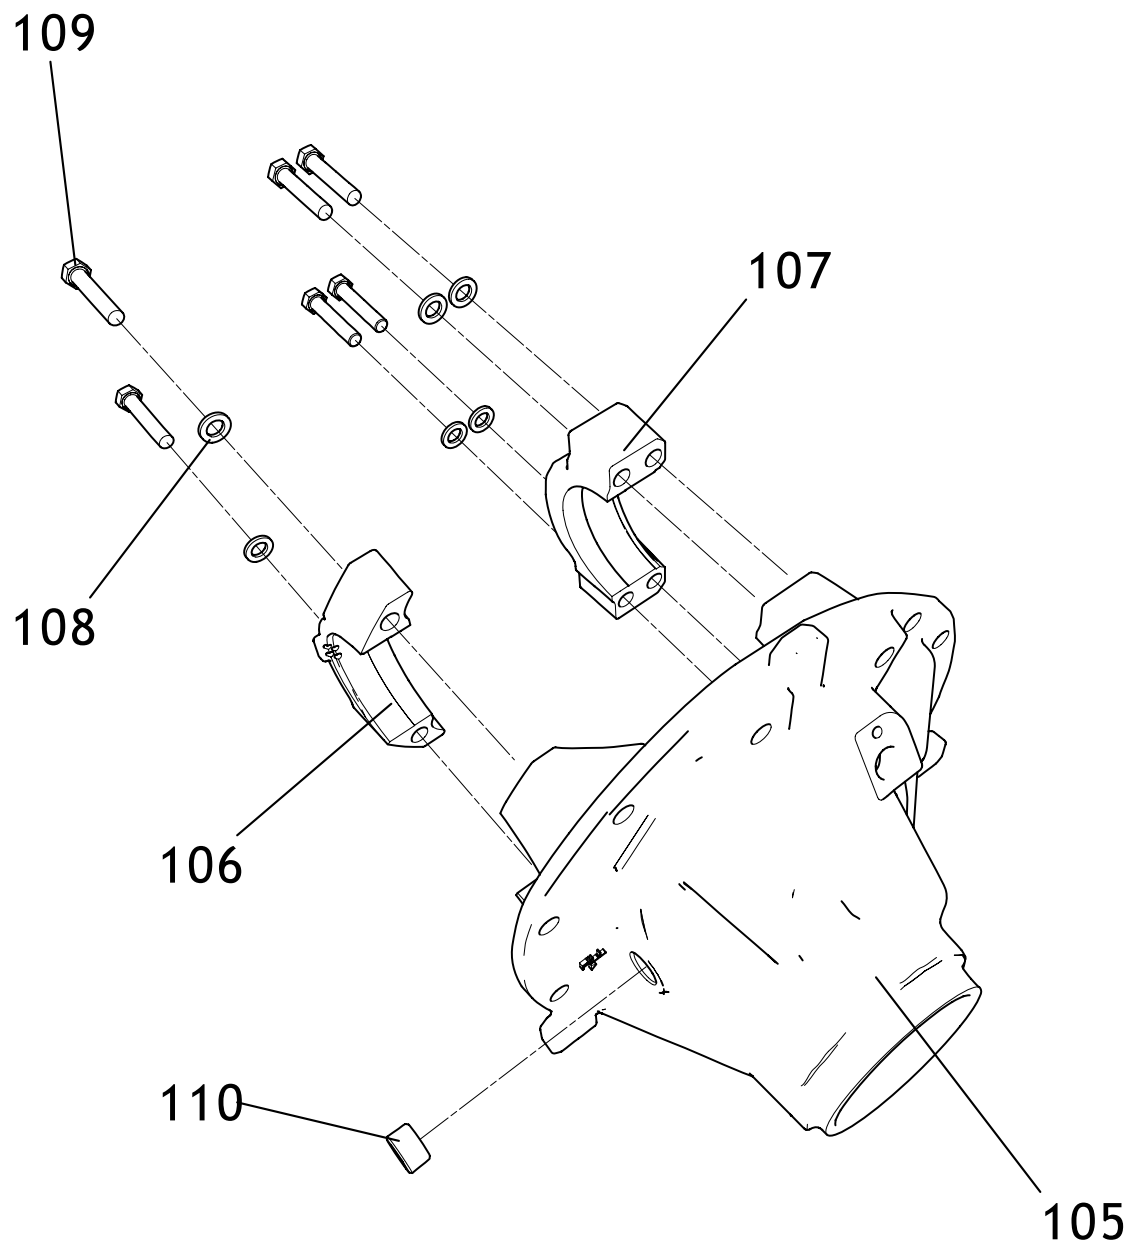

Main

Assy

RW

LW

Axle 1

Axle 2

ITEM	DESCRIPTION	PART NO.	QTY	INFO
10	REAR AXLE ASSY	AX10001(2)	1	
20	WHEEL ASSY	WH32022(2)	2	
25	•WHEEL ORNAMENT	WO18479	2	
30	•TYRE 225 70R19.5	TR32255	4	
40	•OUTER WHEEL RIM	RM32003(2)	2	
50	•INNER WHEEL RIM	RM32001(2)	2	
55	WHEEL BEARING ASSY	WB57448	2	
56	•HUB & ROTOR ASSEMBLY	RHA5873	2	
60	••BRAKE DISC ASSY	DC32045(2)	2	
65	•••WHEEL HUB	HB32098(2)	2	
70	••BRAKE DISC SPLASH SHIELD	SP32007(2)	2	
75	••WEIGHS	WH58476	2	
90	••MAIN AXLE ASSY	AX10234(2)	1	
100	••MAIN AXLE DIFF COVER	CV10234(2)	1	
104	•••AXLE DIFF UNIT ASSY	YK10765_1	1	
105	••••AXLE DIFF UNIT ASSY	YK10765_1	1	
106	••••INNER SHAFT DIFF BRACKET 1	PT76543(2)	1	
107	••••INNER SHAFT DIFF BRACKET 2	PT76543(3)	1	
108	••••NUT FOR M10 HT	NT35789	6	
109	••••HEX BOLT M10 HT	BT76930(2)	6	
110	••••DIFF LUB PLUG	PL67897	1	
111	•••YOKE	YK10765(2)	1	
120	•••BEARING SHELL	BG87987(2)	1	
130	•••AXLE THRUST BEARING	BG46983(2)	1	
180	•••HEX BOLT M12 BT	BT76931	12	