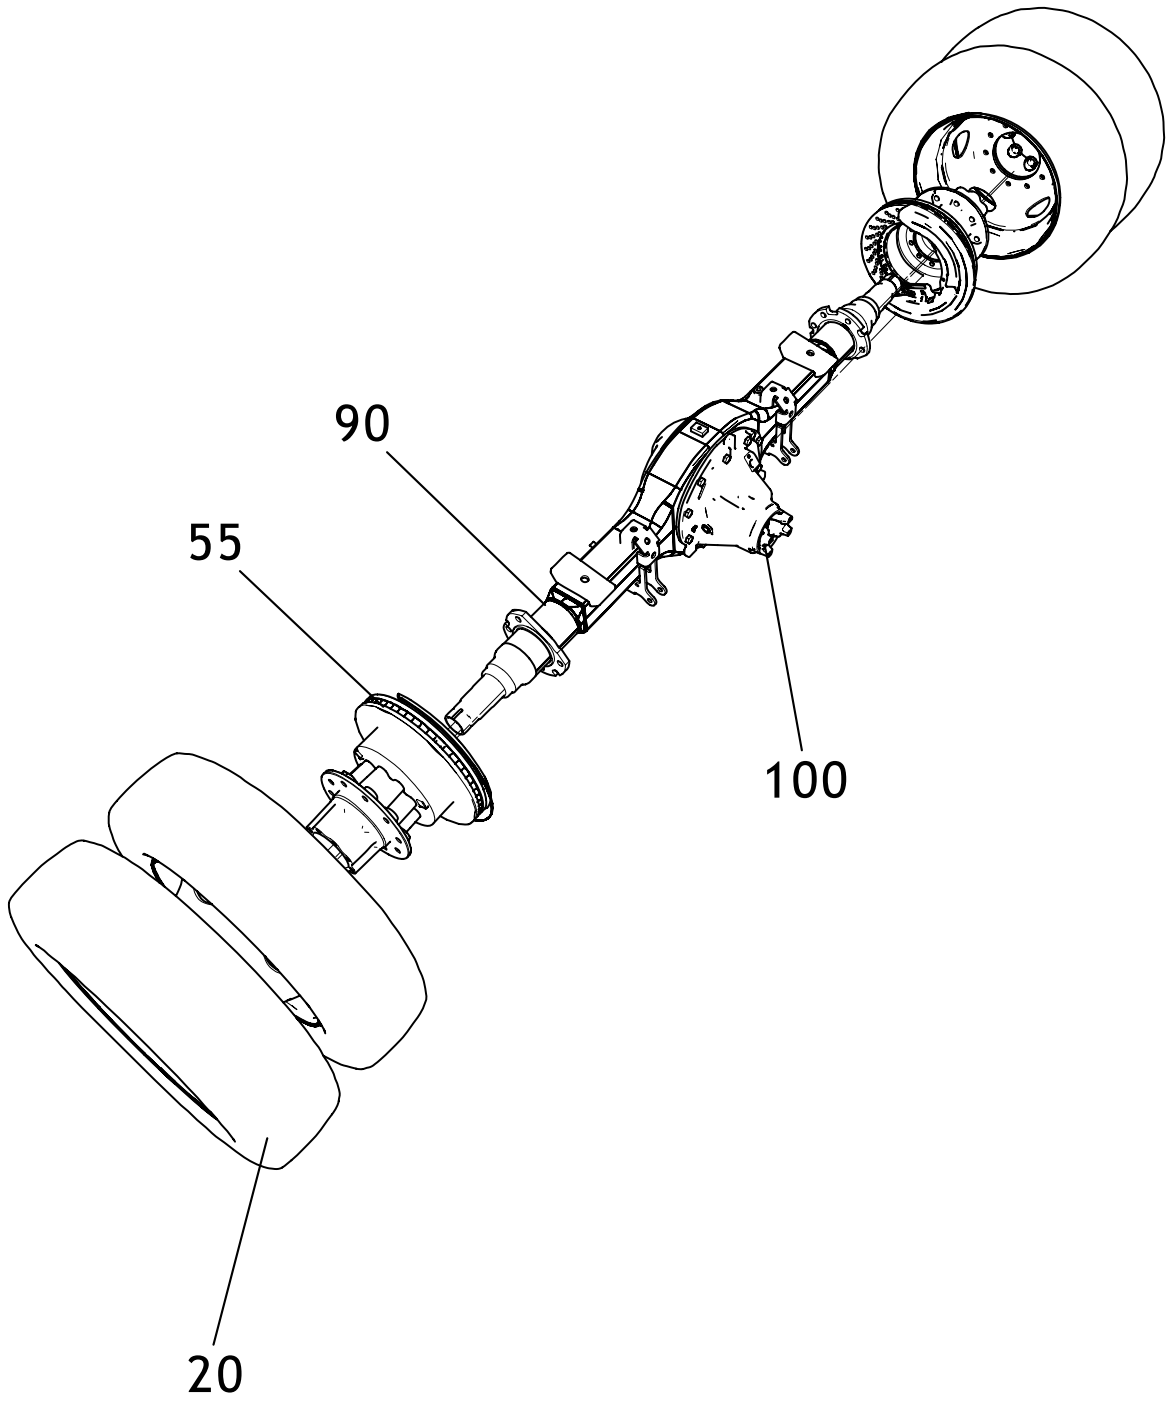

Main

Assy

RW

LW

Axle 1

Axle 2

ITEM	DESCRIPTION	PART NO.	QTY	INFO
10	REAR AXLE ASSY	AX10001(2)	1	
20	WHEEL ASSY	WH32022(2)	2	
25	•WHEEL ORNAMENT	WO18479	2	
30	•TYRE 225 70R19.5	TR32255	4	
40	•OUTER WHEEL RIM	RM32003(2)	2	
50	•INNER WHEEL RIM	RM32001(2)	2	
55	WHEEL BEARING ASSY	WB57448	2	
56	•HUB & ROTOR ASSEMBLY	RHA5873	2	
60	••BRAKE DISC ASSY	DC32045(2)	2	
65	•••WHEEL HUB	HB32098(2)	2	
70	••BRAKE DISC SPLASH SHIELD	SP32007(2)	2	
75	••WEIGHS	WH58476	2	
90	••MAIN AXLE ASSY	AX10234(2)	1	
100	••MAIN AXLE DIFF COVER	CV10234(2)	1	
104	•••AXLE DIFF UNIT ASSY	YK10765_1	1	
105	••••AXLE DIFF UNIT ASSY	YK10765_1	1	
106	••••INNER SHAFT DIFF BRACKET 1	PT76543(2)	1	
107	••••INNER SHAFT DIFF BRACKET 2	PT76543(3)	1	
108	••••NUT FOR M10 HT	NT35789	6	
109	••••HEX BOLT M10 HT	BT76930(2)	6	
110	••••DIFF LUB PLUG	PL67897	1	
111	•••YOKE	YK10765(2)	1	
120	•••BEARING SHELL	BG87987(2)	1	
130	•••AXLE THRUST BEARING	BG46983(2)	1	
180	•••HEX BOLT M12 BT	BT76931	12	