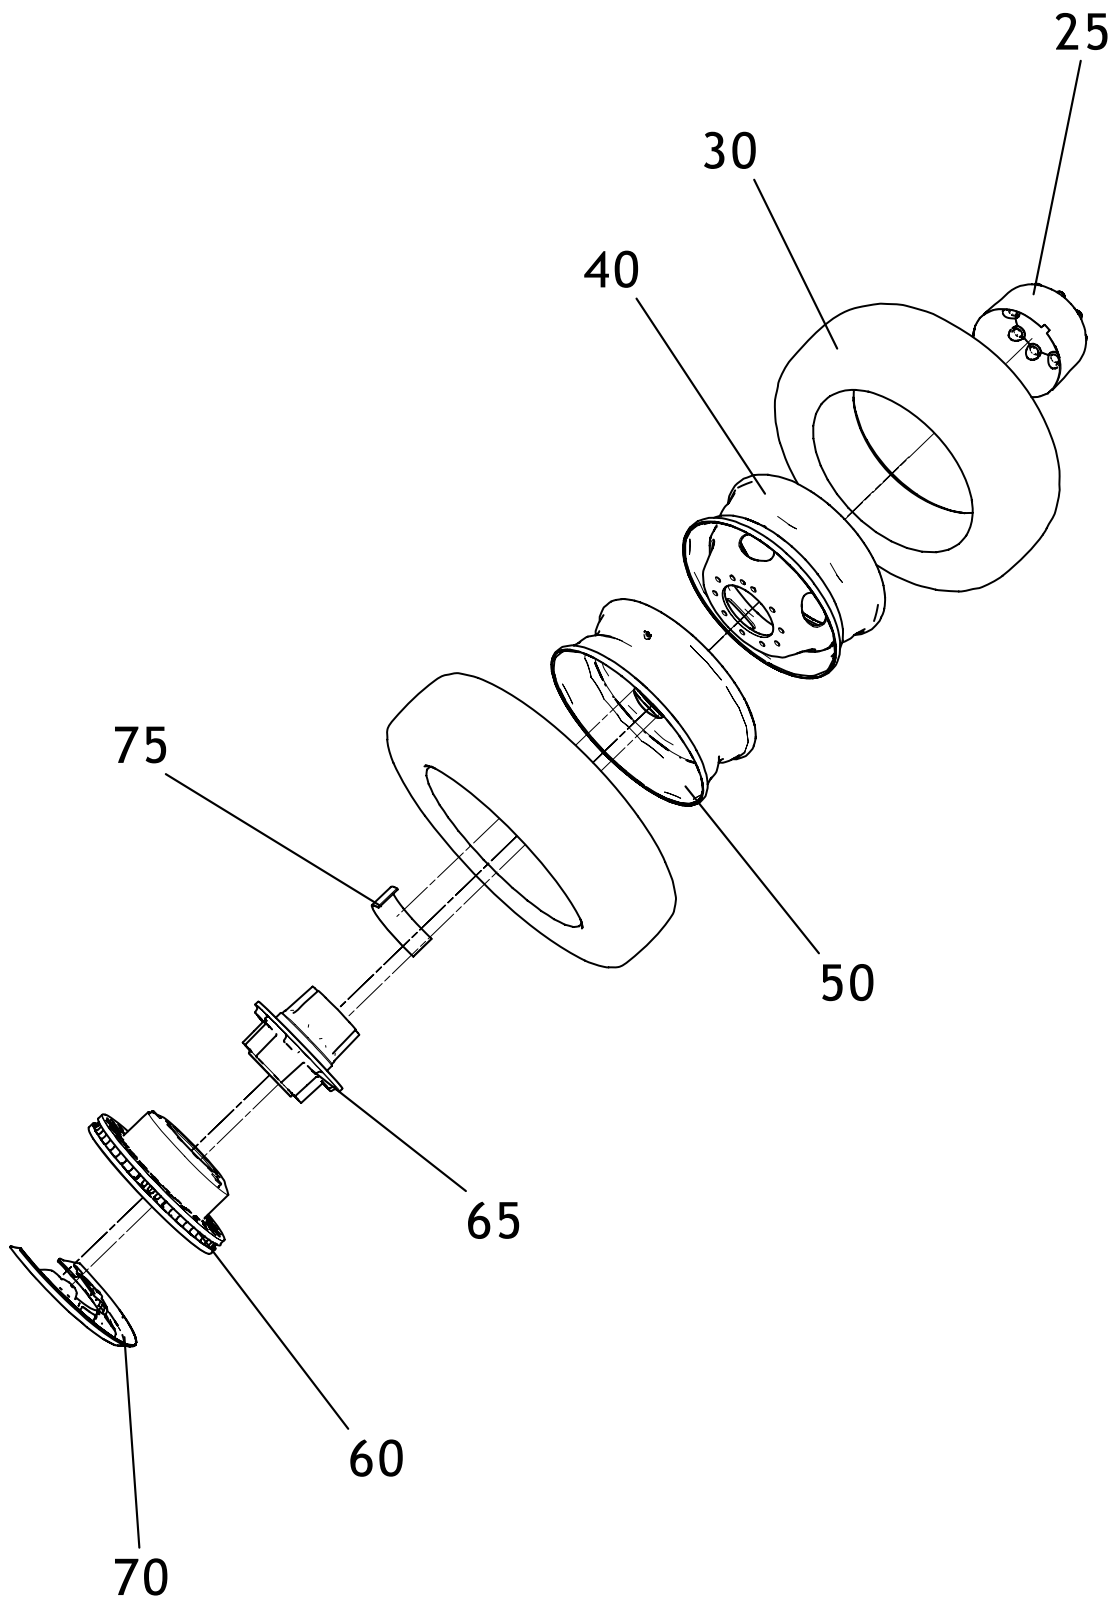

Main

Assy

RW

LW

Axle 1

Axle 2

ITEM	DESCRIPTION	PART NO.	QTY	INFO
10	REAR AXLE ASSY	AX10001(2)	1	
20	WHEEL ASSY	WH32022(2)	2	
25	•WHEEL ORNAMENT	WO18479	2	
30	•TYRE 225 70R19.5	TR32255	4	
40	•OUTER WHEEL RIM	RM32003(2)	2	
50	•INNER WHEEL RIM	RM32001(2)	2	
55	WHEEL BEARING ASSY	WB57448	2	
56	•HUB & ROTOR ASSEMBLY	RHA5873	2	
60	••BRAKE DISC ASSY	DC32045(2)	2	
65	•••WHEEL HUB	HB32098(2)	2	
70	••BRAKE DISC SPLASH SHIELD	SP32007(2)	2	
75	••WEIGHS	WH58476	2	
90	••MAIN AXLE ASSY	AX10234(2)	1	
100	••MAIN AXLE DIFF COVER	CV10234(2)	1	
104	•••AXLE DIFF UNIT ASSY	YK10765_1	1	
105	••••AXLE DIFF UNIT ASSY	YK10765_1	1	
106	••••INNER SHAFT DIFF BRACKET 1	PT76543(2)	1	
107	••••INNER SHAFT DIFF BRACKET 2	PT76543(3)	1	
108	••••NUT FOR M10 HT	NT35789	6	
109	••••HEX BOLT M10 HT	BT76930(2)	6	
110	••••DIFF LUB PLUG	PL67897	1	
111	•••YOKE	YK10765(2)	1	
120	•••BEARING SHELL	BG87987(2)	1	
130	•••AXLE THRUST BEARING	BG46983(2)	1	
180	•••HEX BOLT M12 BT	BT76931	12	