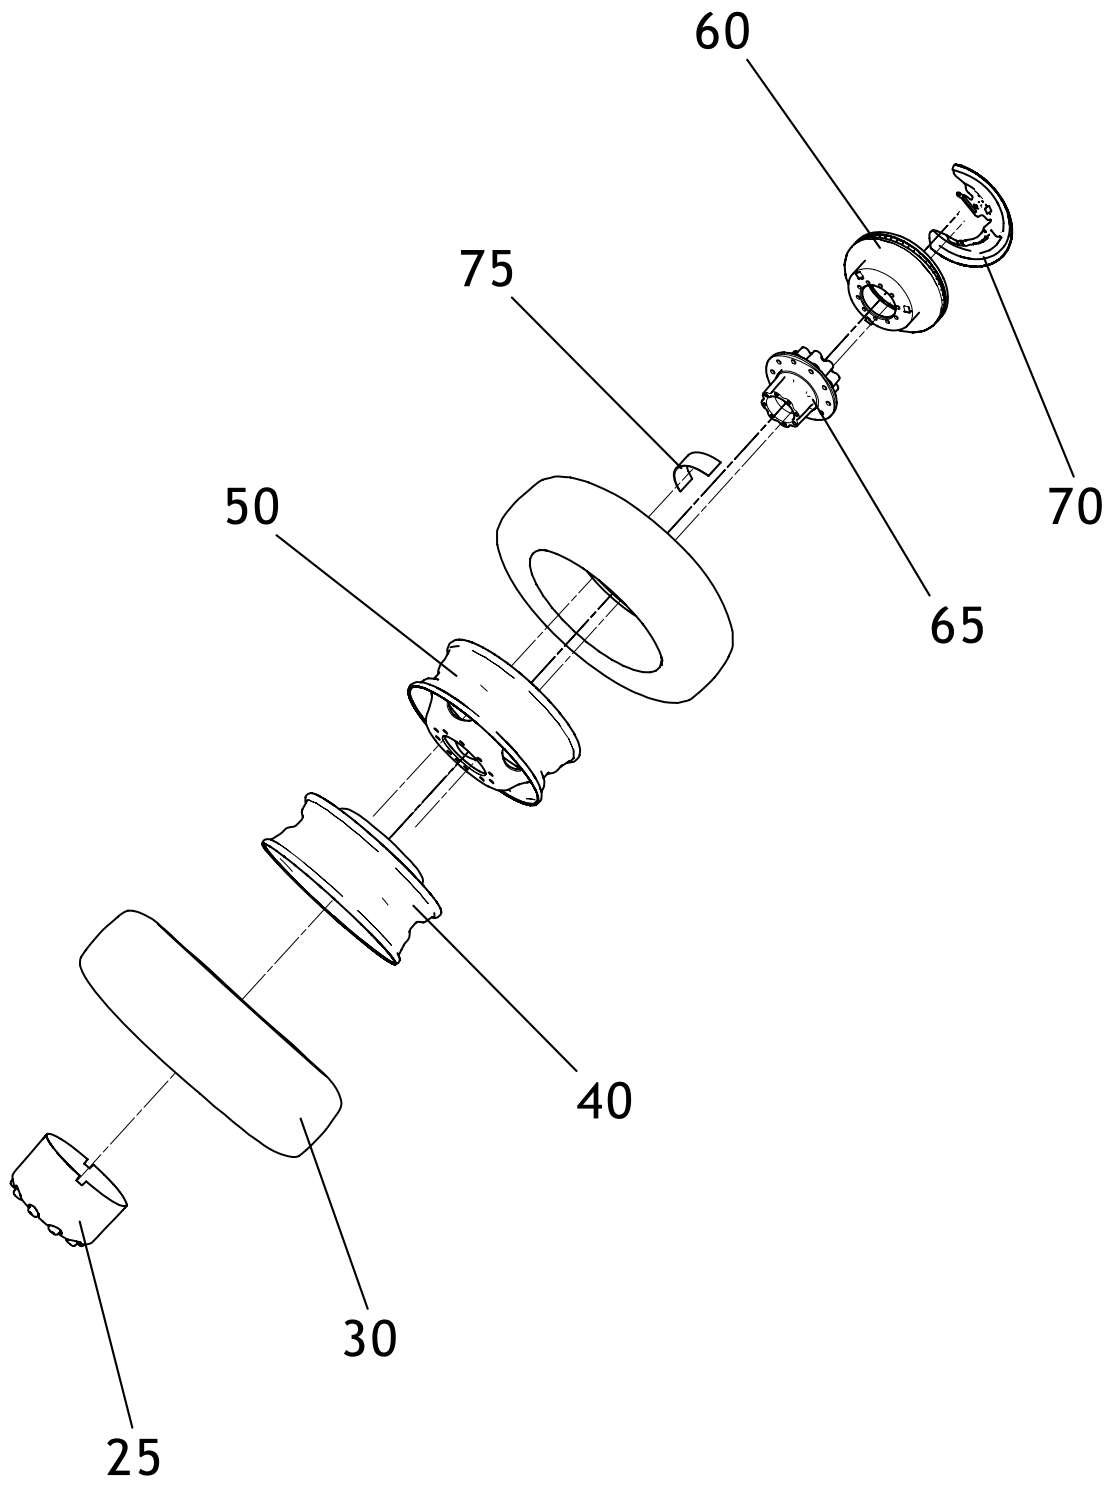

Main

Assy

RW

LW

Axle 1

Axle 2

ITEM	DESCRIPTION	PART NO.	QTY	INFO
10	REAR AXLE ASSY	AX10001(2)	1	
20	WHEEL ASSY	WH32022(2)	2	
25	•WHEEL ORNAMENT	WO18479	2	
30	•TYRE 225 70R19.5	TR32255	4	
40	•OUTER WHEEL RIM	RM32003(2)	2	
50	•INNER WHEEL RIM	RM32001(2)	2	
55	WHEEL BEARING ASSY	WB57448	2	
56	•HUB & ROTOR ASSEMBLY	RHA5873	2	
60	••BRAKE DISC ASSY	DC32045(2)	2	
65	•••WHEEL HUB	HB32098(2)	2	
70	••BRAKE DISC SPLASH SHIELD	SP32007(2)	2	
75	••WEIGHS	WH58476	2	
90	••MAIN AXLE ASSY	AX10234(2)	1	
100	••MAIN AXLE DIFF COVER	CV10234(2)	1	
104	•••AXLE DIFF UNIT ASSY	YK10765_1	1	
105	••••AXLE DIFF UNIT ASSY	YK10765_1	1	
106	••••INNER SHAFT DIFF BRACKET 1	PT76543(2)	1	
107	••••INNER SHAFT DIFF BRACKET 2	PT76543(3)	1	
108	••••NUT FOR M10 HT	NT35789	6	
109	••••HEX BOLT M10 HT	BT76930(2)	6	
110	••••DIFF LUB PLUG	PL67897	1	
111	•••YOKE	YK10765(2)	1	
120	•••BEARING SHELL	BG87987(2)	1	
130	•••AXLE THRUST BEARING	BG46983(2)	1	
180	•••HEX BOLT M12 BT	BT76931	12	