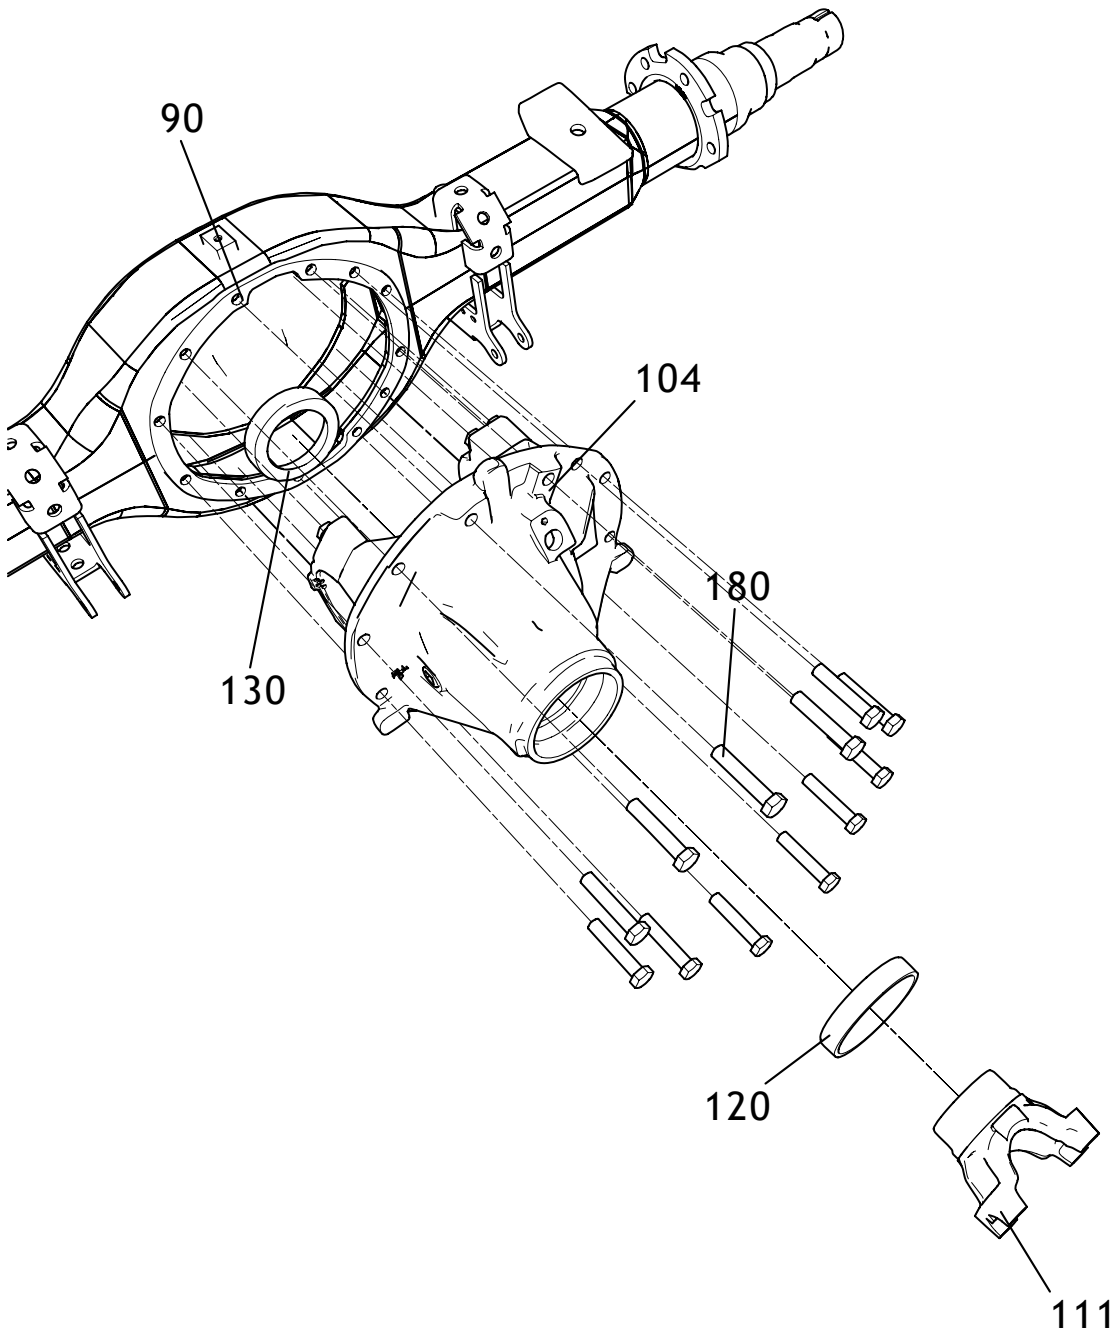

Main

Assy

RW

LW

Axle 1

Axle 2

ITEM	DESCRIPTION	PART NO.	QTY	INFO
10	REAR AXLE ASSY	AX10001(2)	1	
20	WHEEL ASSY	WH32022(2)	2	
25	•WHEEL ORNAMENT	WO18479	2	
30	•TYRE 225 70R19.5	TR32255	4	
40	•OUTER WHEEL RIM	RM32003(2)	2	
50	•INNER WHEEL RIM	RM32001(2)	2	
55	WHEEL BEARING ASSY	WB57448	2	
56	•HUB & ROTOR ASSEMBLY	RHA5873	2	
60	••BRAKE DISC ASSY	DC32045(2)	2	
65	•••WHEEL HUB	HB32098(2)	2	
70	••BRAKE DISC SPLASH SHIELD	SP32007(2)	2	
75	••WEIGHS	WH58476	2	
90	••MAIN AXLE ASSY	AX10234(2)	1	
100	••MAIN AXLE DIFF COVER	CV10234(2)	1	
104	•••AXLE DIFF UNIT ASSY	YK10765_1	1	
105	••••AXLE DIFF UNIT ASSY	YK10765_1	1	
106	••••INNER SHAFT DIFF BRACKET 1	PT76543(2)	1	
107	••••INNER SHAFT DIFF BRACKET 2	PT76543(3)	1	
108	••••NUT FOR M10 HT	NT35789	6	
109	••••HEX BOLT M10 HT	BT76930(2)	6	
110	••••DIFF LUB PLUG	PL67897	1	
111	•••YOKE	YK10765(2)	1	
120	•••BEARING SHELL	BG87987(2)	1	
130	•••AXLE THRUST BEARING	BG46983(2)	1	
180	•••HEX BOLT M12 BT	BT76931	12	